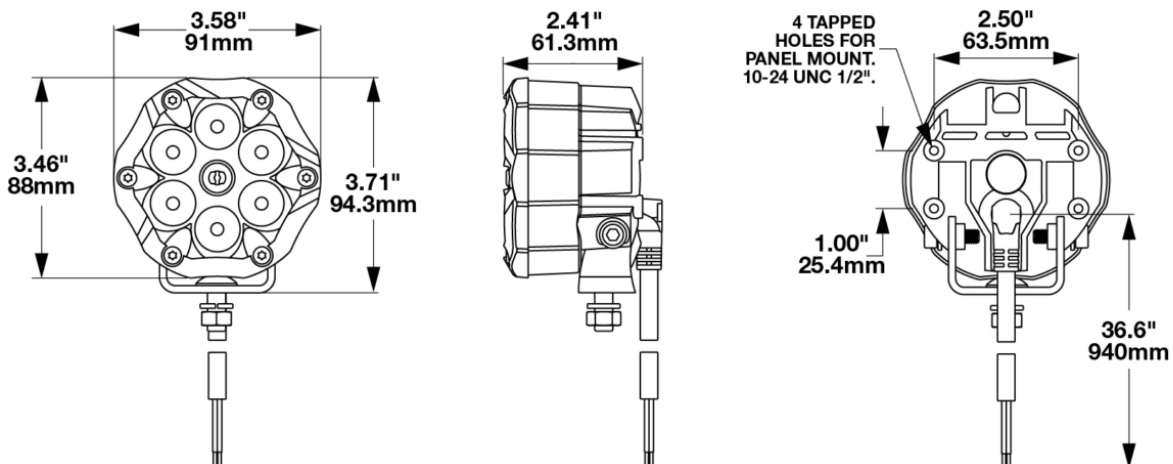

Appearance Kit - White ABS

PRODUCT INFORMATION

Description	Appearance Kit - White ABS
Product Weight	0.40 lbs / 0.18 kgs
Shipping Weight	0.40 lbs / 0.18 kgs

TRAIL 6 PRO.

PRODUCT DIMENSIONS

Print date: 2024-08-15