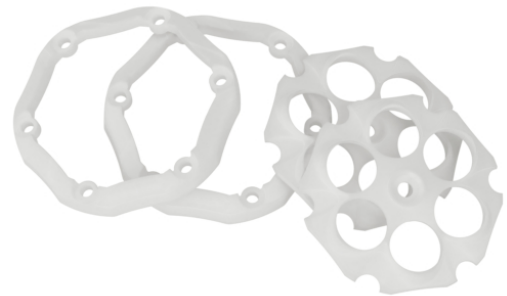

Appearance Kit - White ABS

PRODUCT INFORMATION

Description	Appearance Kit - White ABS
Product Weight	0.40 lbs / 0.18 kgs
Shipping Weight	0.40 lbs / 0.18 kgs

TRAIL 6 PRO.

PRODUCT DIMENSIONS

Print date: 2024-08-15